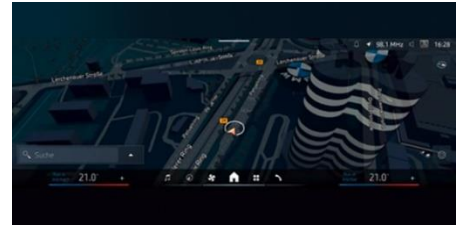

Feature Upgrade: Proactive Navigation Powered by AI

Proactive Navigation now uses AI to more accurately identify frequently visited destinations and suggest them automatically. It can also recommend helpful intermediate stops—such as your usual coffee stop on the way to work. With a single tap, you can add these suggestions to your route. If a departure reminder is activated in the My BMW App, you'll receive even more detailed recommendations.

Feature Upgrade: Navigation Shows all Available Lanes

The visualization of navigation in BMW Maps is now even more detailed, showing available lanes and direction of travel such as turning lane. This feature will be added soon to the separately bookable BMW Digital Premium package.