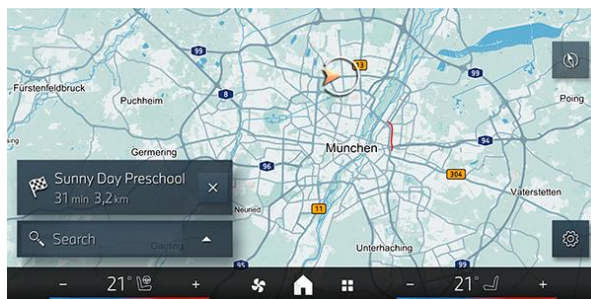

Feature Upgrade: Proactive Navigation Powered by AI

Proactive Navigation now uses AI to more accurately identify frequently visited destinations and suggest them automatically. It can also recommend helpful intermediate stops—such as your usual coffee stop on the way to work. With a single tap, you can add these suggestions to your route. If a departure reminder is activated in the My BMW App, you'll receive even more detailed recommendations.